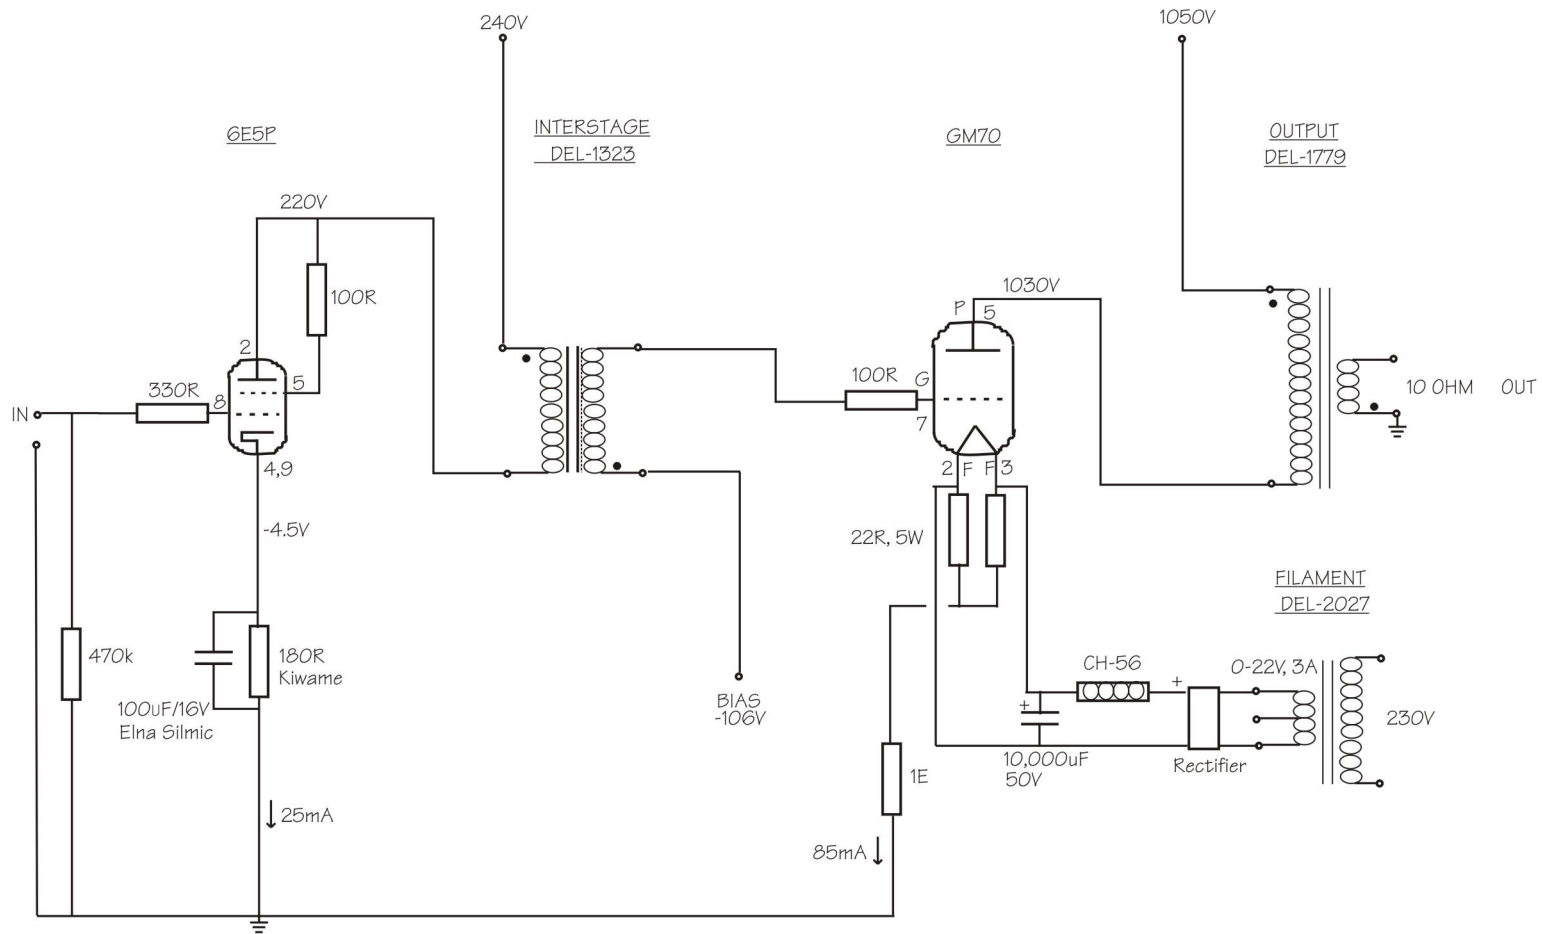

GM70 SET MONO AMPLIFIER

GM70 SET MONO AMPLIFIER  
TUBES 6E5P / GM70