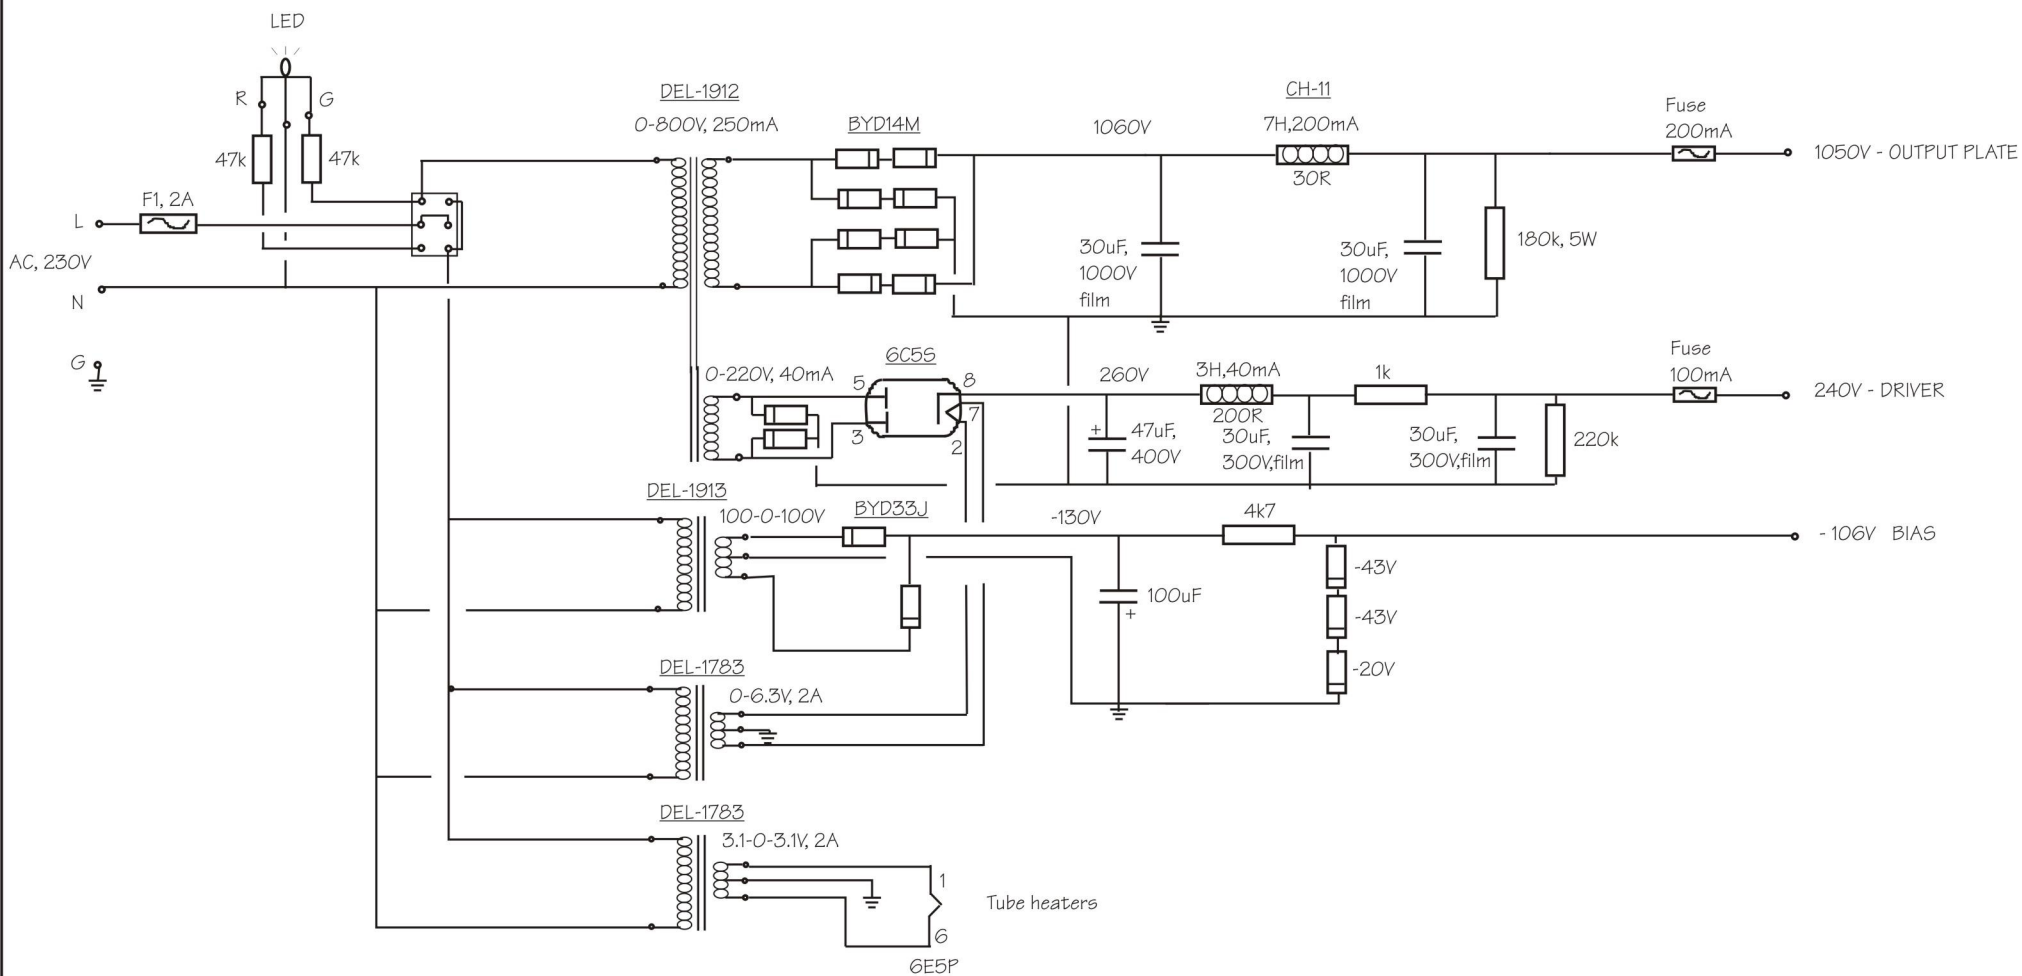

GM70 SET MONO AMPLIFIER - POWER SUPPLY

GM70 SET MONO AMPLIFIER - POWER SUPPLY