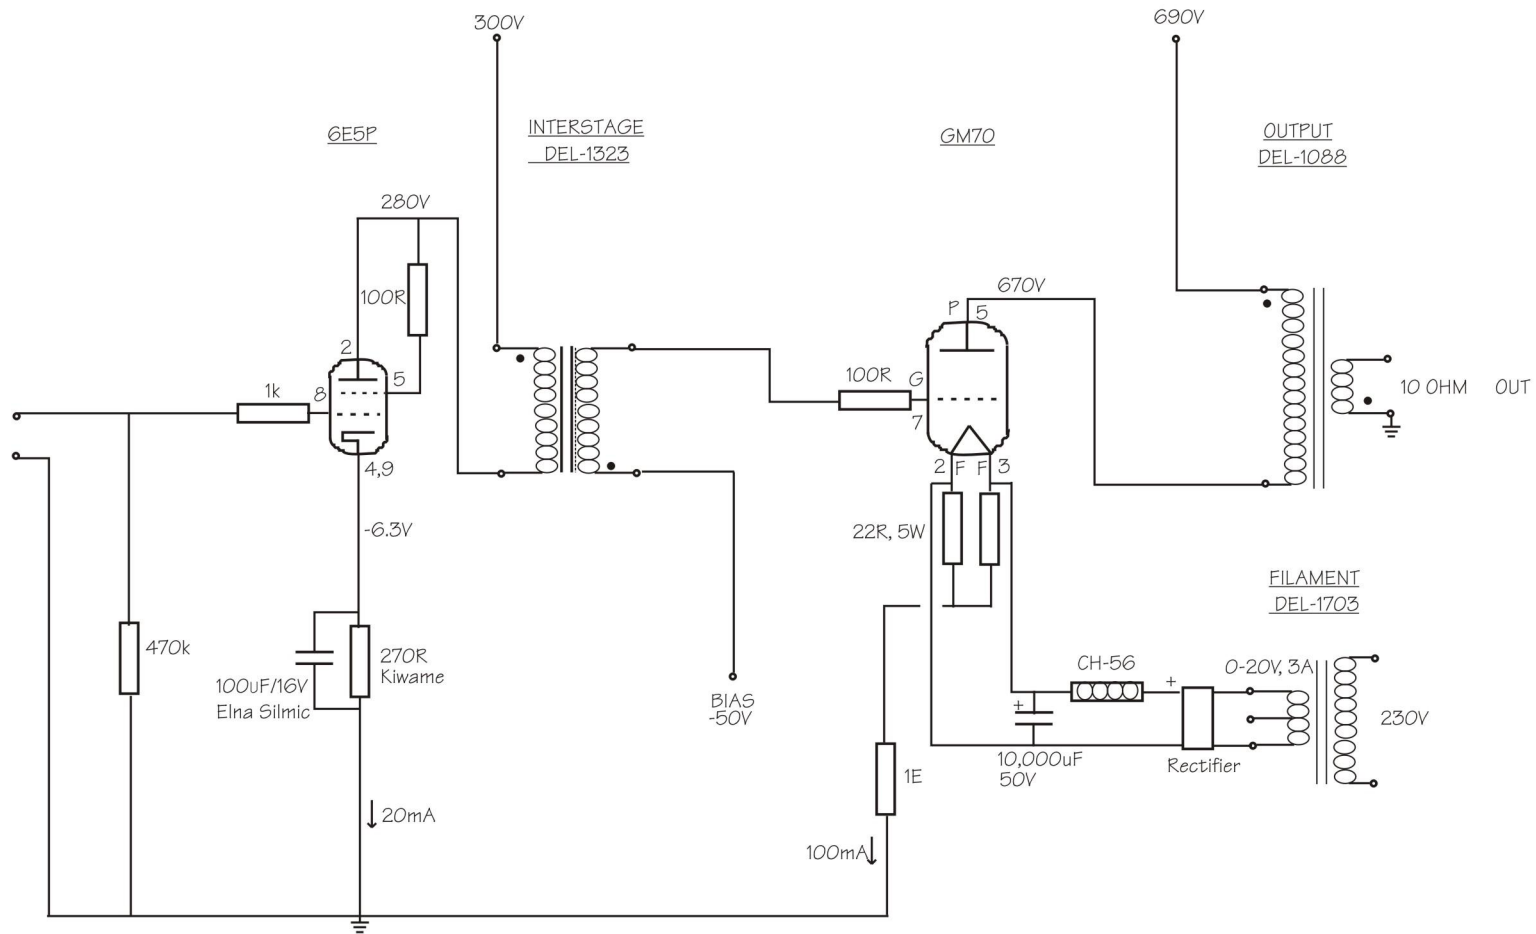

GM70 SET POWER AMPLIFIER

GM70 SET POWER AMPLIFIER  
 TUBES 6E5P / GM70