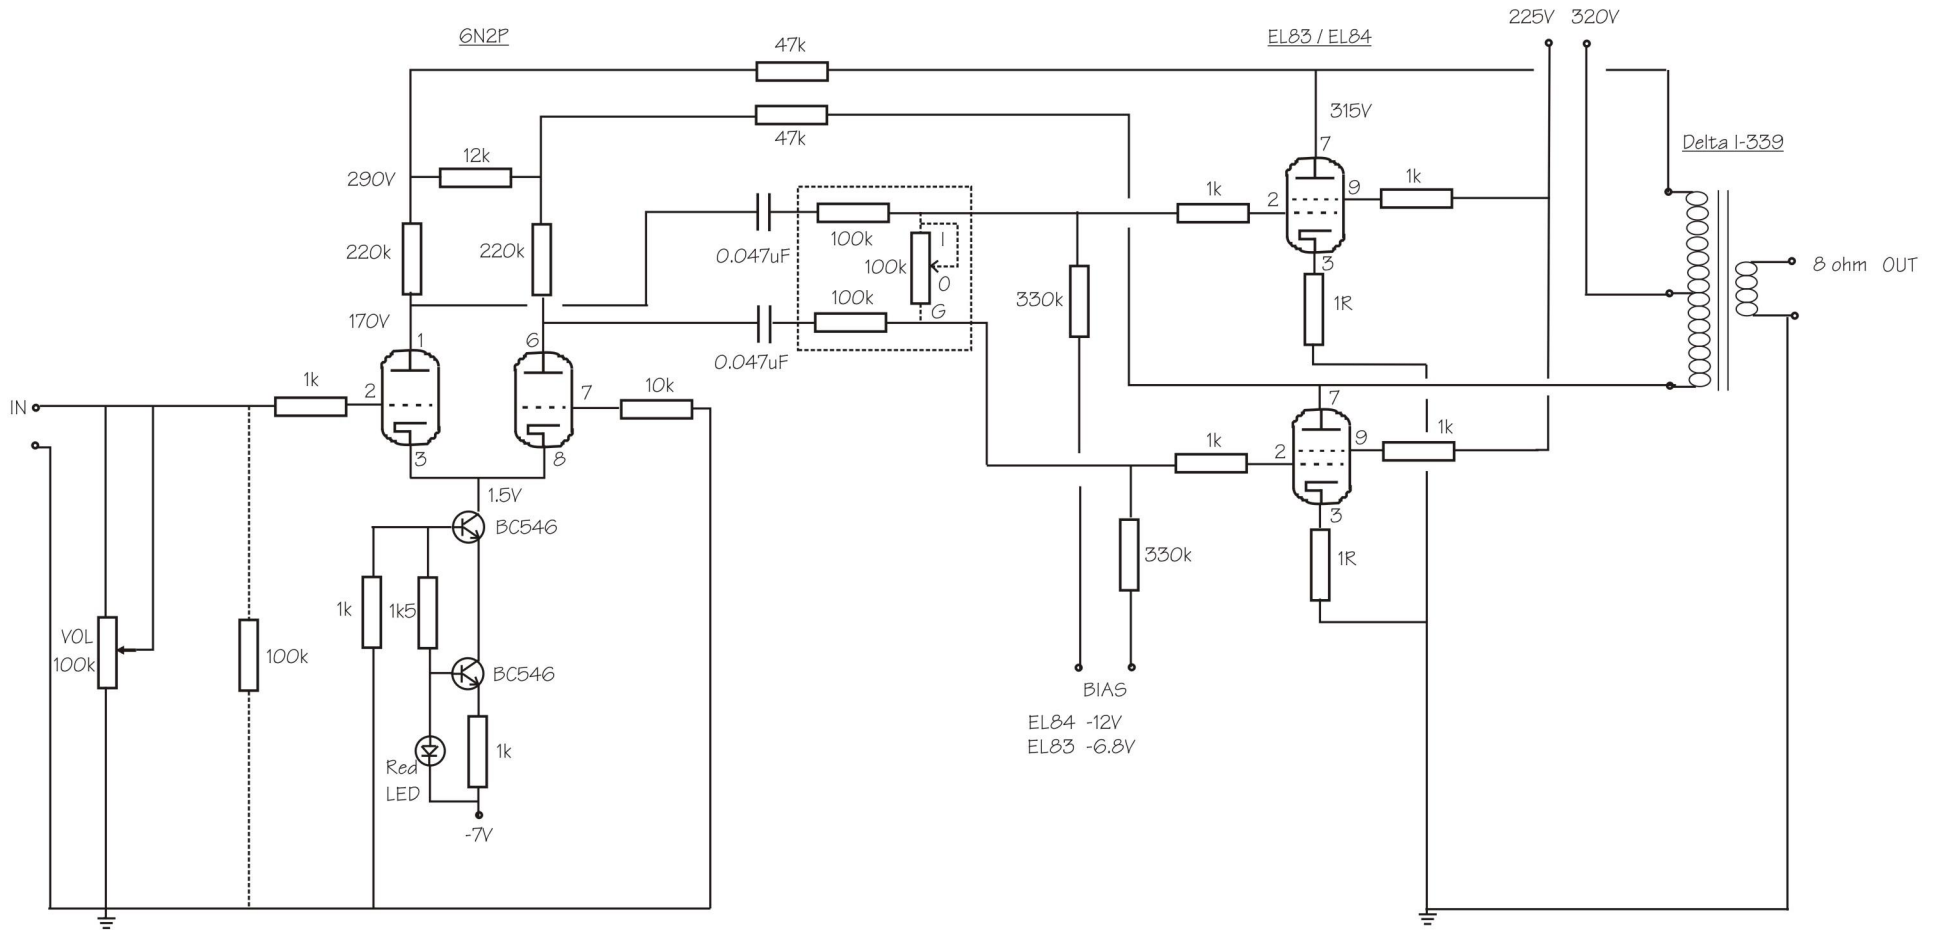

INTEGRE TWO TUBE INTEGRATED AMPLIFIER

INTEGRE TWO TUBE INTEGRATED AMPLIFIER

TUBES 6N2P / EL83 / EL84

Lyrita Audio copyright 2009 REV 9 / 2013