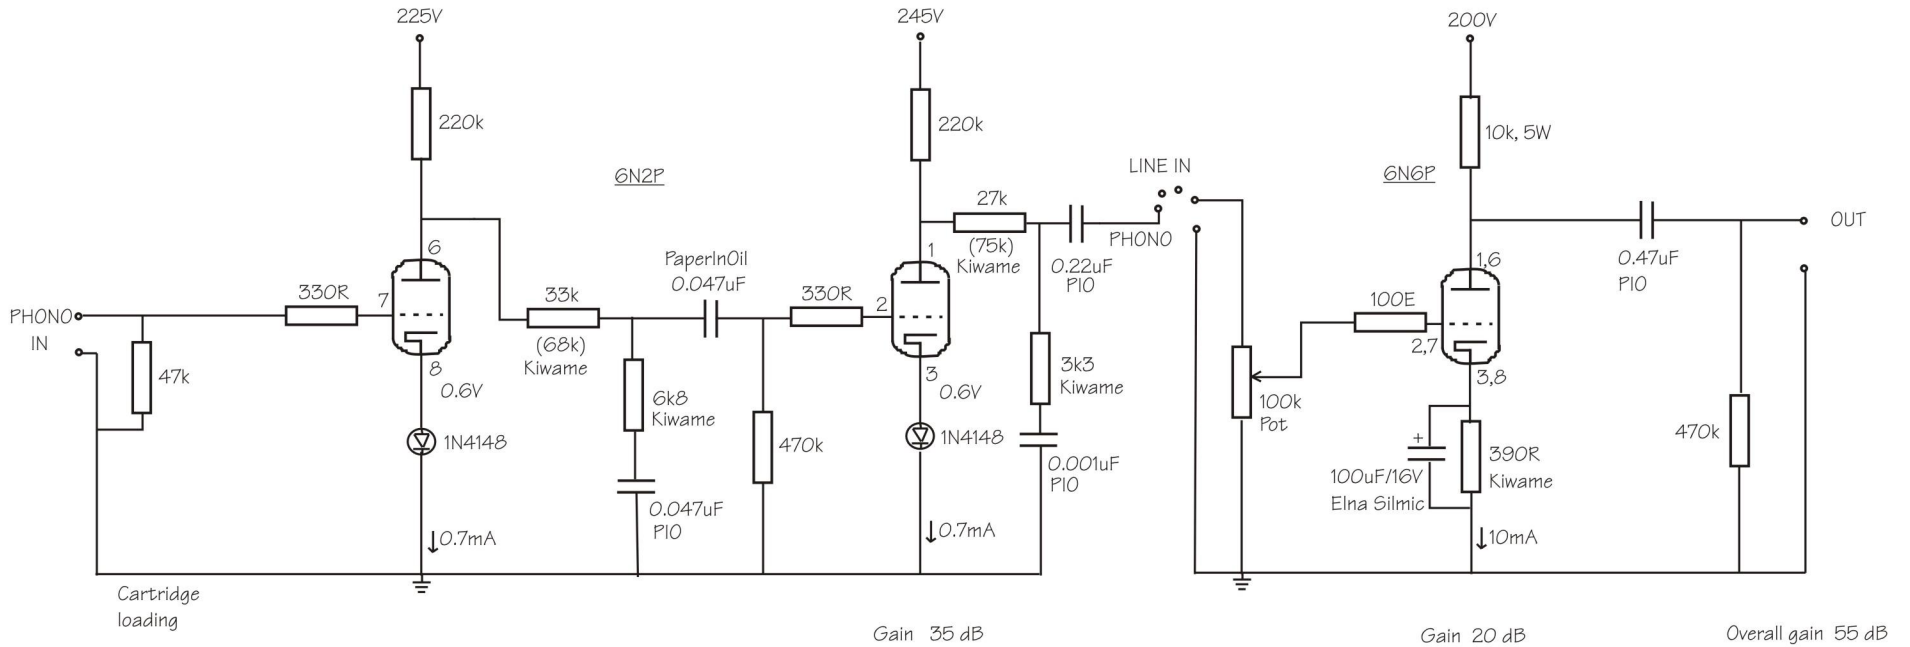

LYNC PREAMPLIFIER (LINE AND PHONO)

LYNC PREAMPLIFIER (LINE AND PHONO)

TUBES 6N2P / ECC83 / 6N6P

Lyrta Audio copyright 2004 REV 9 / 2013