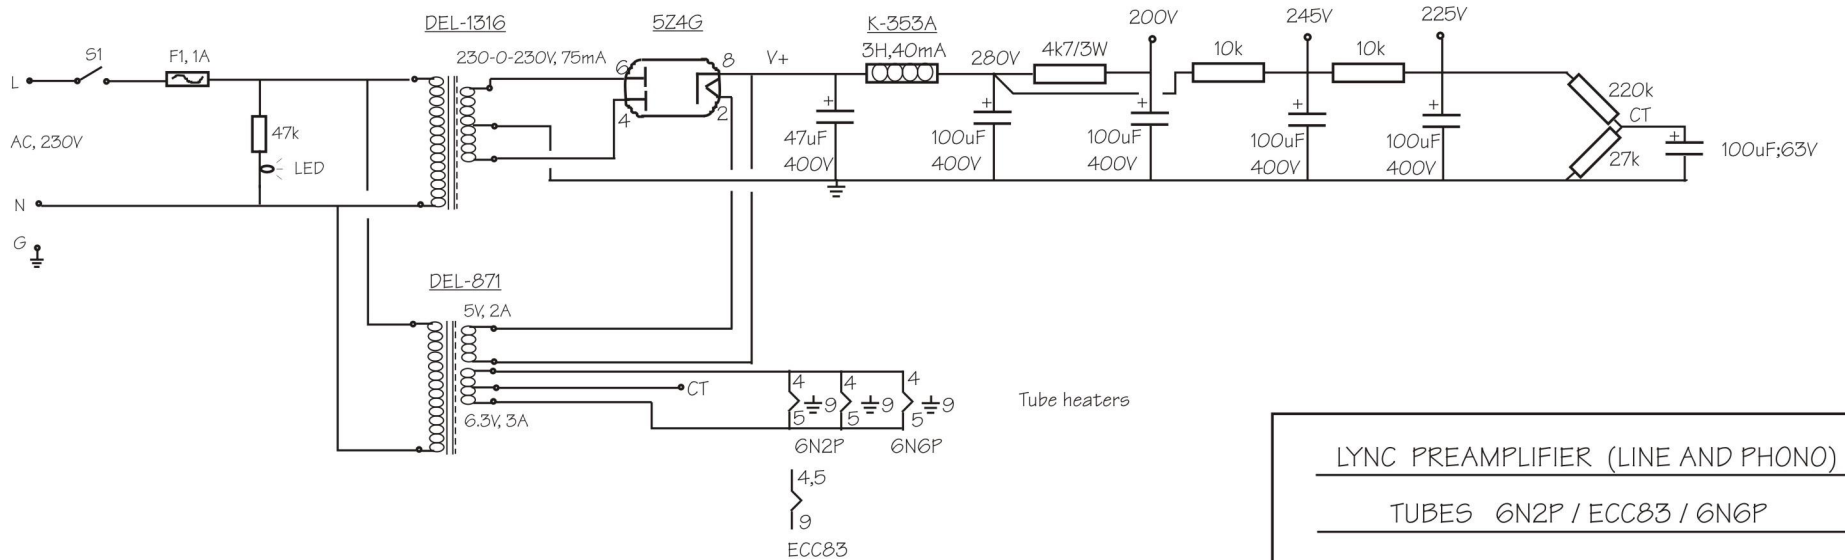

LYNC PREAMPLIFIER (LINE AND PHONO)

LYNC PREAMPLIFIER (LINE AND PHONO)

TUBES 6N2P / ECC83 / 6N6P

Lyrta Audio copyright 2004 REV 9 / 2013