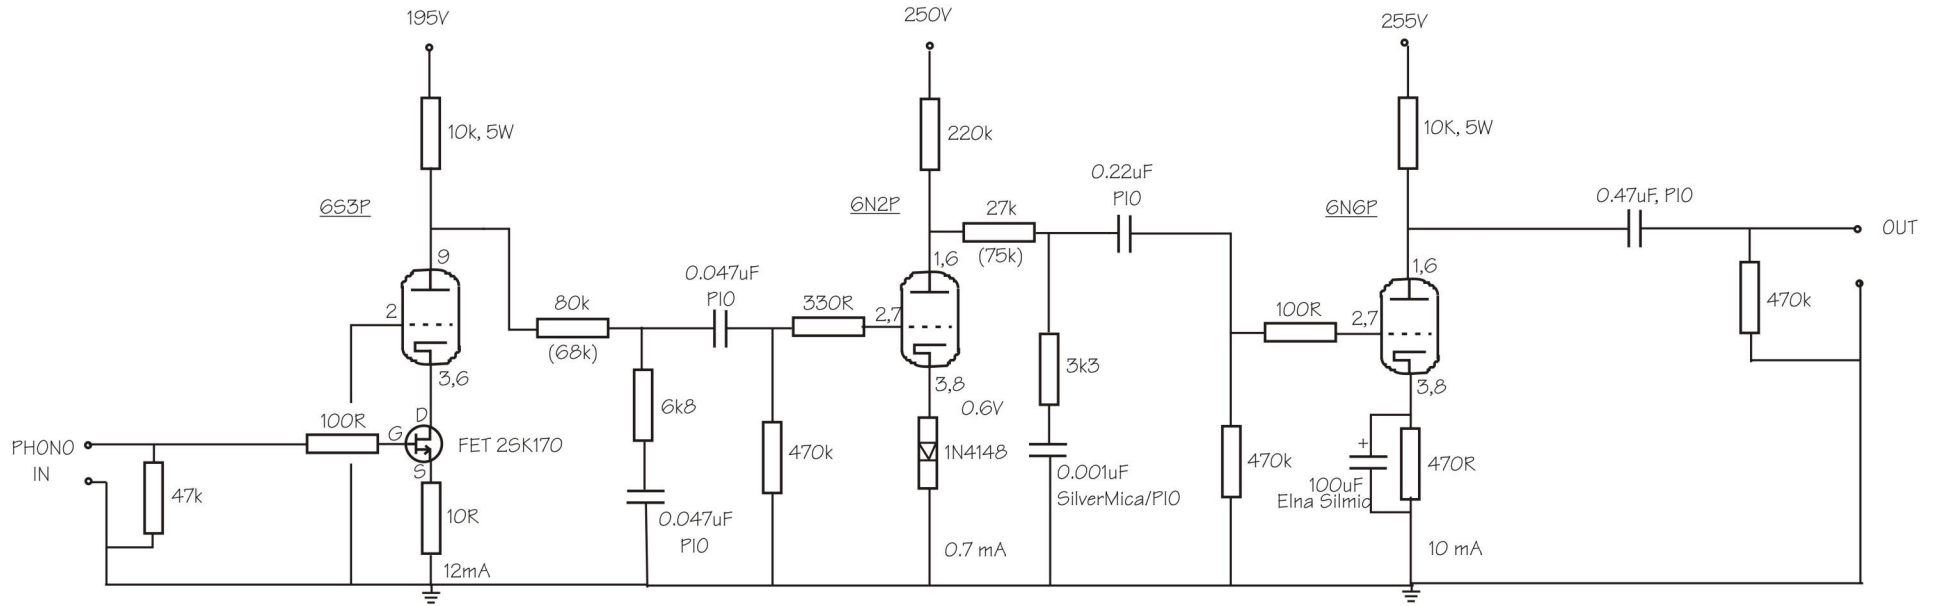

MC PHONO PREAMPLIFIER - FET INPUT

 S
 G
 D
 25K170
 Bottom view

Res 51R, overall gain 52 dB
 Res 10R, overall gain 56 dB

Gain 70 (34 dB)

Gain 10 (20dB)

Tube heaters

PHONO PREAMPLIFIER _ FET INPUT

TUBES 6S3P / 6N2P / 6N6P