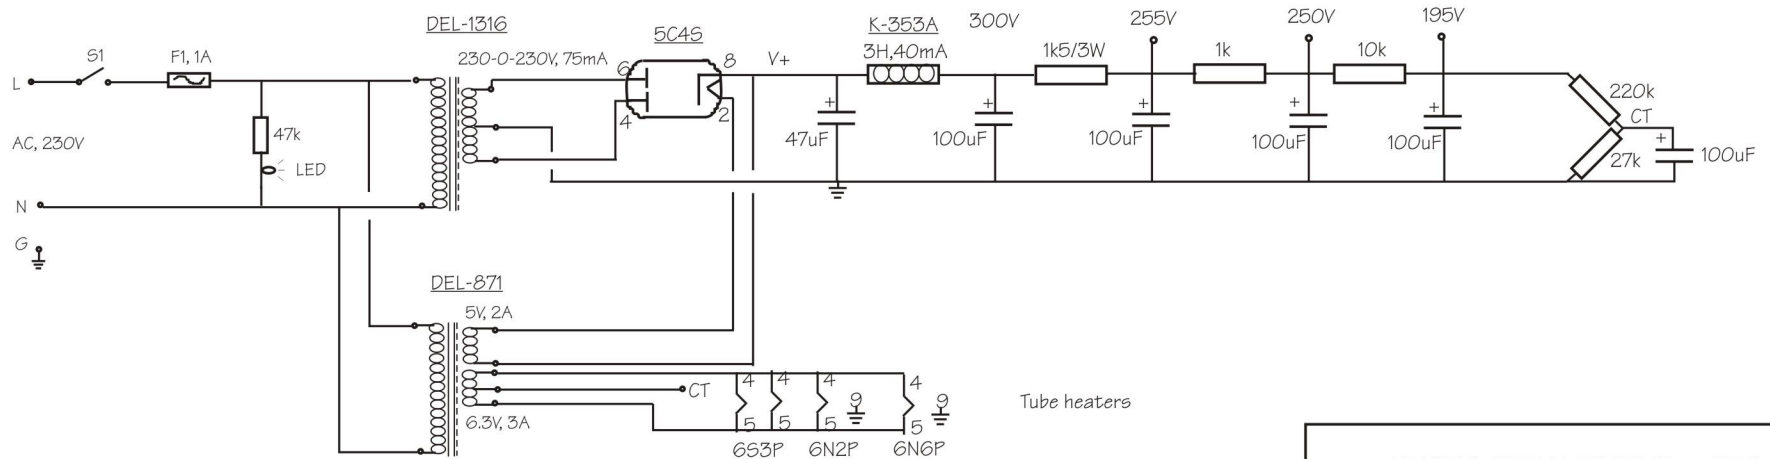

MC PHONO PREAMPLIFIER - FET INPUT

 S
 G
 D
 25K170
 Bottom view

Res 51R, overall gain 52 dB
 Res 10R, overall gain 56 dB

Gain 70 (34 dB)

Gain 10 (20dB)

Tube heaters

PHONO PREAMPLIFIER _ FET INPUT

TUBES 6S3P / 6N2P / 6N6P