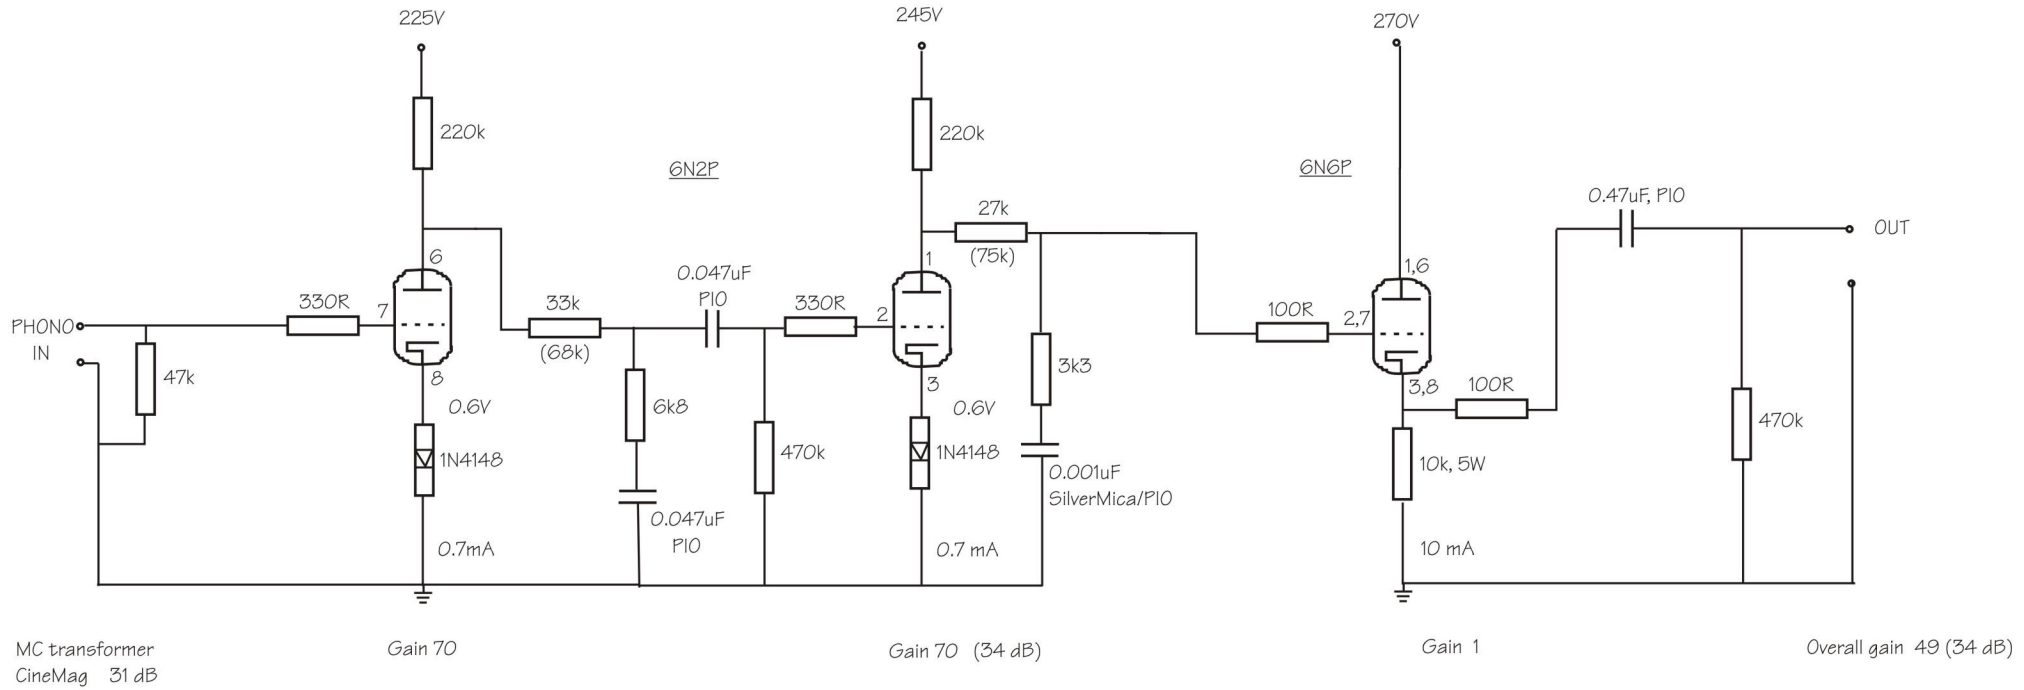

PHONO PREAMPLIFIER

MC transformer
CineMag 31 dB

Gain 70

Gain 70 (34 dB)

Gain 1

Overall gain 49 (34 dB)

Tube heaters

PHONO PREAMPLIFIER

TUBES 6N2P / 6N6P