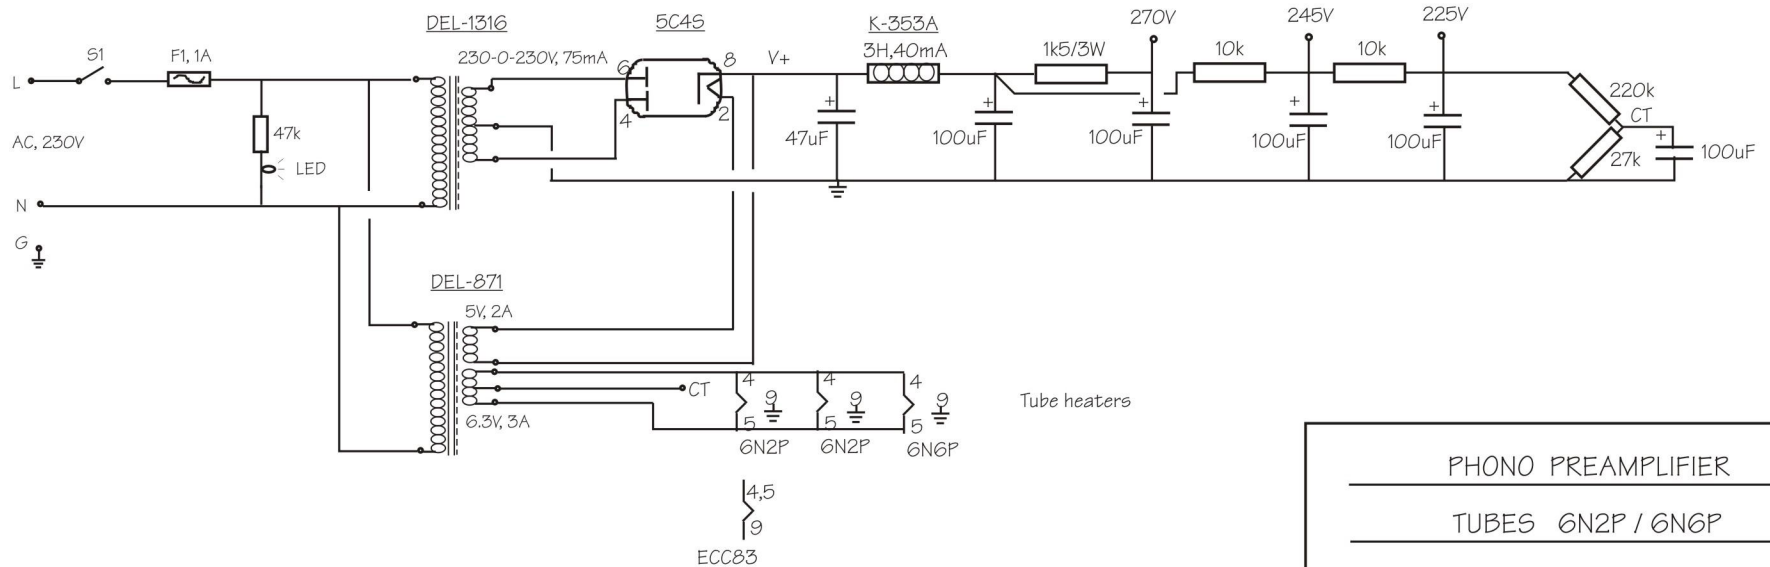

PHONO PREAMPLIFIER

MC transformer
CineMag 31 dB

Gain 70

Gain 70 (34 dB)

Gain 1

Overall gain 49 (34 dB)

Tube heaters

PHONO PREAMPLIFIER

TUBES 6N2P / 6N6P