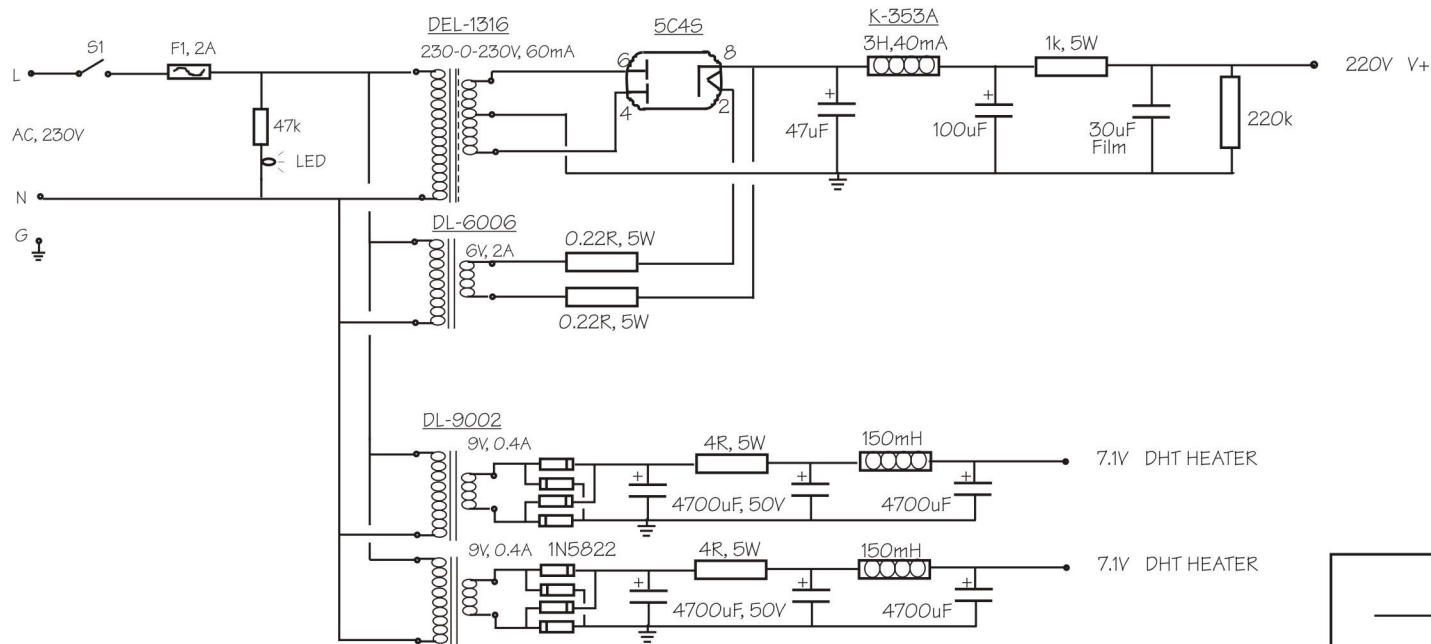

4P1L DHT LINE PREAMPLIFIER_V2

DHT LINE PREAMPLIFIER_V2

TUBES 4P1L / 5C4S